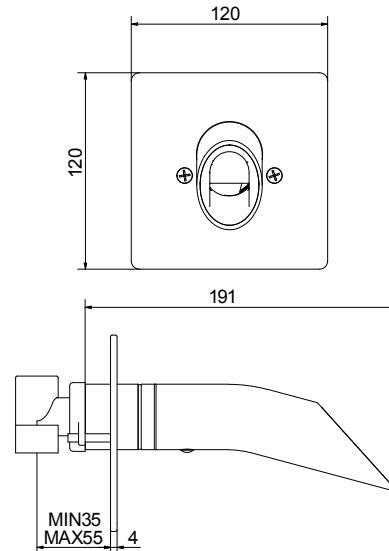

paco jaanson

ONLY ONE  IB RUBINETTERIE

Wall Spout with built in Mixer

Product Code: OO206

Dimensions

120mm (w) x 191mm (d) x 120mm (h)

DESCRIPTION

Florence born architect Maurizio Duranti is synonymous with sophistication and style. His innovative realisation for building structures have made them as comfortable as they are beautiful, as simple as they are refined, as peaceful as they are powerful.