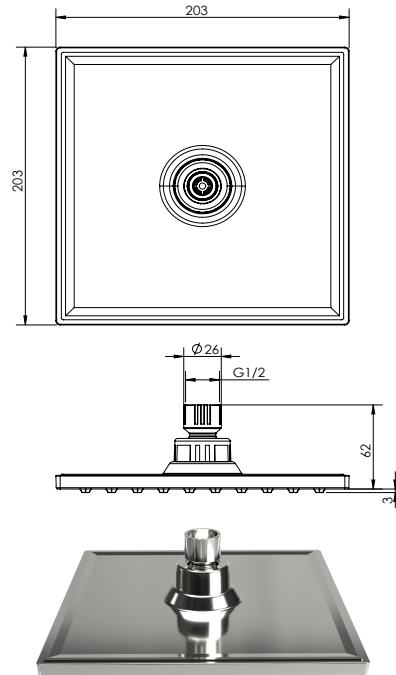

paco jaansōn

Projection

Square Shower Head 200mm - Polished Chrome Finish
Product Code: Hi-990A

Dimensions

200mm (w) x 200mm (d) x 69mm (h)

DESCRIPTION

Choosing the right shower for your bathroom is not just about good looks and design, it's also important to recognise the function you want it to perform in order to get the best possible result. It's about form + function, + the Projection Range offers something for every consideration.

This square rain shower head is large with a 200mm by 200mm edge, providing an indulgent rainfall of water. Its high quality finish and construction will look great in any bathroom, and its simple to install.

Distinction and magnificence emerges from the freshness of each design piece.

Features

- Ceiling Mount Swivel included
- Wall + Ceiling Mount Arms Available
- Anticalcination Head
- Polished Chrome Finish
- 5 Star Wels - 5.5 Litres Per Minute
- 7 Years Limited Manufacturers Warranty
- 1 Year Limited Commercial Warranty
- Also available in Matt Black Code: Hi-990A-MB