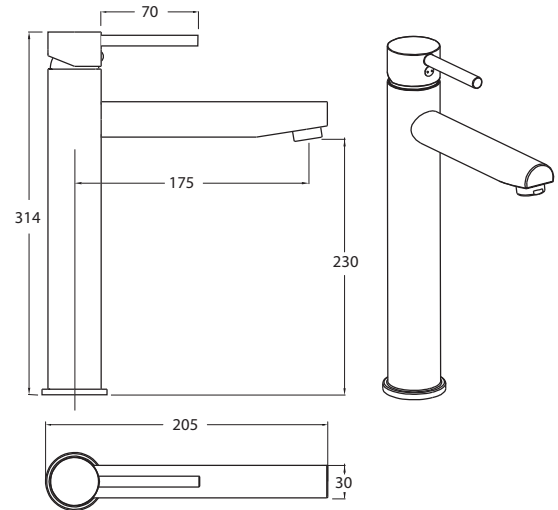

paco jaanson

RONDO

Tall Basin Mixer - Polished Chrome
Product Code: ALS-ROTB2

Dimensions

53mm (w) x 210mm (d) x 314mm (h)

DESCRIPTION

The Rondo Range is a select group of exceptional pieces of high-quality design, artistic and hi-tech. Captivating and enthralling there is something to enhance any bathroom space that is designed with an evolutionary flair and suitable for the consumer that demands the highest level of finish.