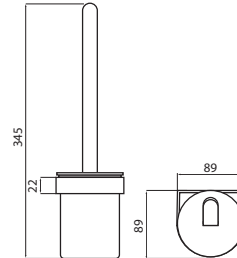

paco jaansōn

SERAPH

Bathroom Accessories - Toilet Brush Holder

Product Code: HI-13507SS Matt S/S + HI-13507PSS Polished S/S

Dimensions

89mm (w) x 89mm (d) x 345mm (h)

Features

Stunning Matt Stainless Steel