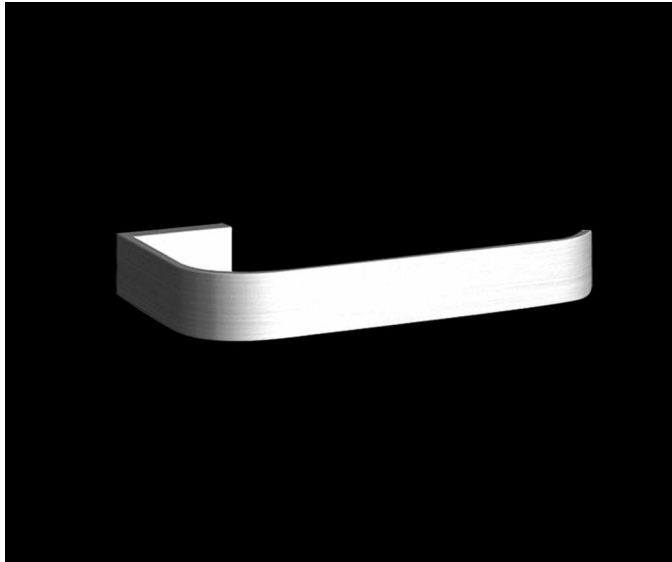

paco jaansōn

SERAPH

Bathroom Accessories - Toilet Roll Holder

Product Code: HI-13503SS Matt S/S + HI-13503PSS Polished S/S

Dimensions

155mm (w) x 80mm (d) x 22mm (h)

Features

Stunning Matt Stainless Steel

Also available in Polished Stainless Steel*

7 Years Limited Manufacturers Warranty

1 Year Limited Commercial Warranty

Complete Range

DESCRIPTION

Forged from Stainless Steel the Seraph selection draws you in with modern lines and strength. A designers dream of desirable simplicity with seductive curves.

Minimalist functionalism demand that beauty naturally and necessarily follow, the seraph selection is no exception.

seraph |'seref|

Bathroom beauty amplified.

PRICING STRUCTURE

Retail Pricing:

HI-13503SS Matt S/S