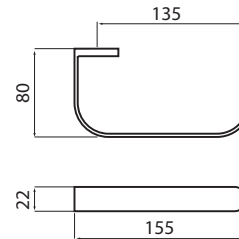

paco jaansōn

SERAPH

Bathroom Accessories - Toilet Roll Holder

Product Code: HI-13503SS Matt S/S + HI-13503PSS Polished S/S

Dimensions

155mm (w) x 80mm (d) x 22mm (h)

Features

Stunning Matt Stainless Steel