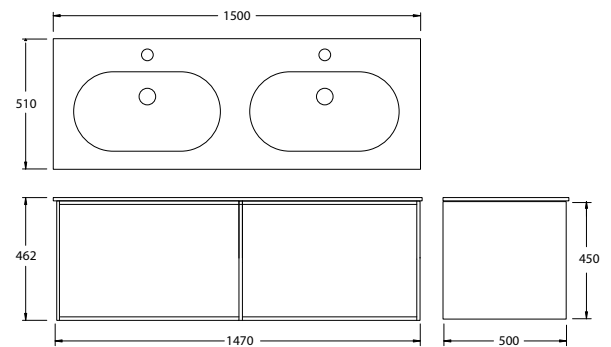

paco jaanson

BENELLI VANITIES - OCTOBER 2022

Boffi 1500mm Double Bowl Vanity Oak Veneer

Product Code: BOFFI-1500-V014

Dimensions

1470mm (w) x 500mm (d) x 450mm (h)

DESCRIPTION

Benelli's Bathroom furniture conveys elegance, and luxury; whilst combining aesthetics, ergonomics, and functionality. Curated with the finest materials, and numerous colours variations; timber veneer and solid surface wash basin.