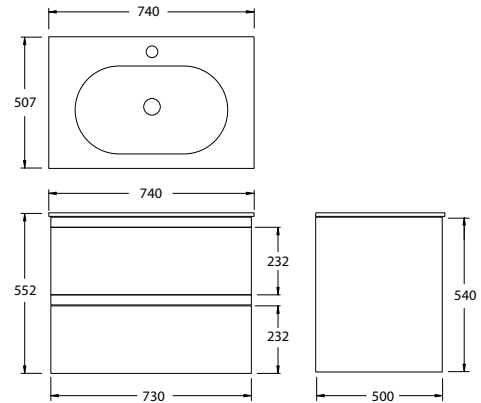

paco jaanson

BENELLI VANITIES - OCTOBER 2022

Boffi 750mm Vanity Walnut Veneer

Product Code: BOFFI-750-V008

Dimensions

740mm (w) x 507mm (d) x 552mm (h)

DESCRIPTION

Benelli's Bathroom furniture conveys elegance, and luxury; whilst combining aesthetics, ergonomics, and functionality. Curated with the finest materials, and numerous colours variations; timber veneer and solid surface wash basin.