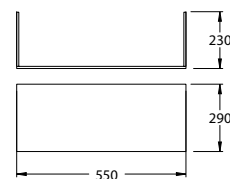

Features

Bevel - Grip Finger Pull Handles

Premium Soft-Close Drawers with European Mechanism

Satin Finish Solid Surface Basin

One Tap Hole

2 Years Limited Manufacturers Warranty

1 Year Limited Commercial Warranty

Textured Woodgrain Finish - Timber Veneer

Graphite Interior

Kickboard Optional Extra (KB750-WALNUT)