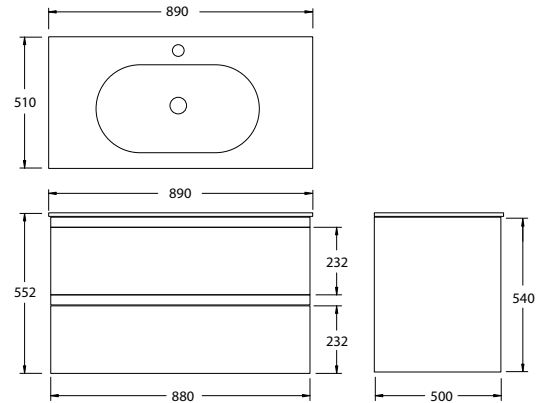

paco jaanson

BENELLI VANITIES - OCTOBER 2022

Boffi 900mm Vanity Walnut Veneer

Product Code: BOFFI-900-V008

Dimensions

890mm (w) x 510mm (d) x 552mm (h)

DESCRIPTION

Benelli's Bathroom furniture conveys elegance, and luxury; whilst combining aesthetics, ergonomics, and functionality. Curated with the finest materials, and numerous colours variations; timber veneer and solid surface wash basin.