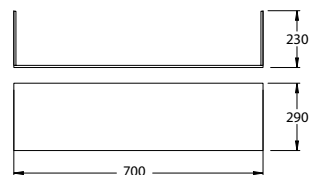

Features

Bevel - Grip Finger Pull Handles

Premium Soft-Close Drawers with European Mechanism

Satin Finish Solid Surface Basin

One Tap Hole

2 Years Limited Manufacturers Warranty

1 Year Limited Commercial Warranty

Textured Woodgrain Finish - Timber Veneer

Graphite Interior

Kickboard Optional Extra (KB900-WALNUT)