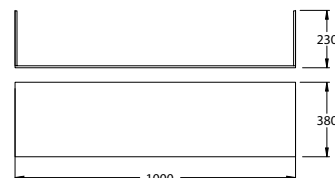

Features

- Push To Open Double Drawers
- Satin Finish Solid Surface Basin
- One Tap Hole
- 2 Years Limited Manufacturers Warranty
- 1 Year Limited Commercial Warranty
- Textured Woodgrain Finish - Timber Veneer
- Graphite Interior
- Kickboard Optional Extra (KB1200-OAK)