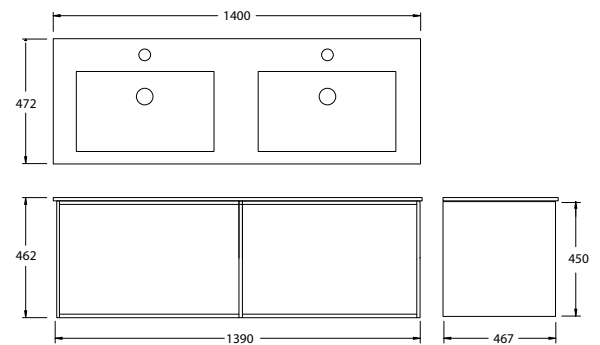

paco jaansōn

BENELLI VANITIES - OCTOBER 2022

Blanche 1400mm Double Bowl Vanity Oak Veneer

Product Code: BLANCHE-1400-V014

Dimensions

1400mm (w) x 472mm (d) x 462mm (h)

DESCRIPTION

Benelli's Bathroom furniture conveys elegance, and luxury; whilst combining aesthetics, ergonomics, and functionality. Curated with the finest materials, and numerous colours variations; timber veneer and solid surface wash basin.

PRICING STRUCTURE

Retail Pricing:

BLANCHE-1400-V014

\$2,255.00 gst inclusive

Features

Push To Open - Premium Soft Close Drawers

Bevel-grip Finger Pull Handles

Satin Finish Solid Surface Top