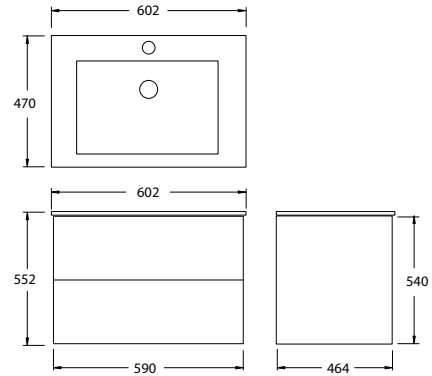

paco jaanson

BENELLI VANITIES - OCTOBER 2022

Blanche 600mm Vanity Oak Veneer
Product Code: BLANCHE-600-V014

Dimensions

602mm (w) x 470mm (d) x 552mm (h)

DESCRIPTION

Benelli's Bathroom furniture conveys elegance, and luxury; whilst combining aesthetics, ergonomics, and functionality. Curated with the finest materials, and numerous colours variations; timber veneer and solid surface wash basin.