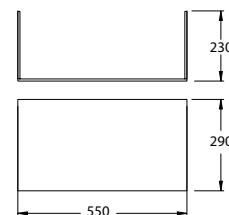

Features

Push To Open Double Drawers

Satin Finish Solid Surface Basin

One Tap Hole

2 Years Limited Manufacturers Warranty

1 Year Limited Commercial Warranty

Textured Woodgrain Finish - Timber Veneer

Graphite Interior

Kickboard Optional Extra (KB600-OAK)