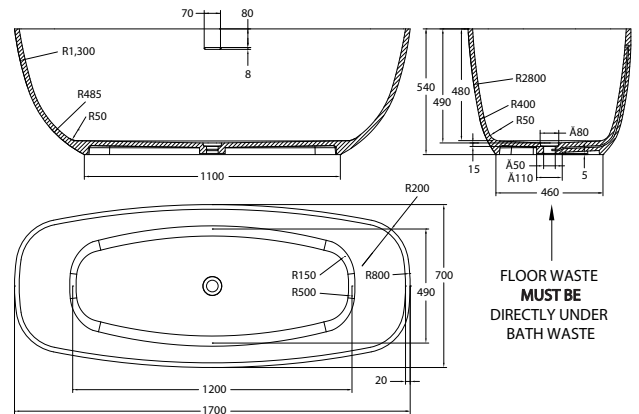

paco jaanson

iStone

Freestanding 1700mm Bath Gloss White
Product Code: IS-WD6580GW

Dimensions

1700mm (w) x 700mm (d) x 540mm (h)

ZAAF Design

DESCRIPTION

This Freestanding Bath, breathes new air from it's design and creativity offering a solid surface unlike any other used in the most modern bathrooms of today.