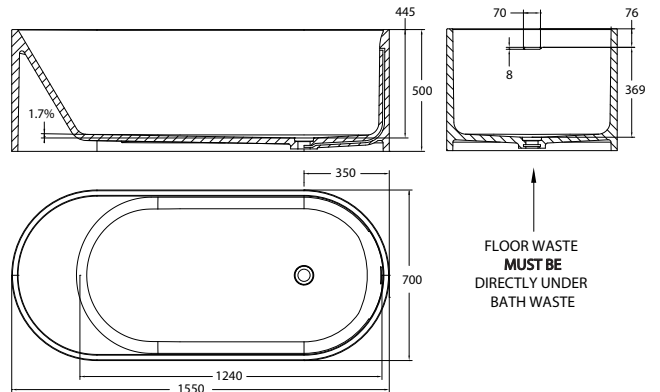

paco jaanson

iStone

Freestanding 1550mm Bath Gloss White
Product Code: IS-WD6583GW

Dimensions

1550mm (w) x 700mm (d) x 500mm (h)

DESCRIPTION

This Freestanding Bath, breathes new air from it's design and creativity offering a solid surface unlike any other used in the most modern bathrooms of today.