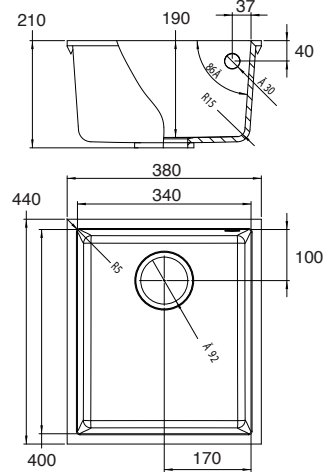

### Overall Dimensions

380mm (w) x 440mm (d) x 210mm (h)

All dimensions are approximate only and are subject to change by the manufacturer.  
Bench cut-outs should not be undertaken based on these dimensions

### Features

Suitable for Undercounter Mounting

Made In Italy - Waste Included - With Overflow

25 Year Replacement Warranty

Available in Single Bowl Configuration - Black

- 380 x 440mm - ELLE-LGQ10059BSO

- 540 x 440mm - ELLE-LGQ10559BSO

- 200 x 440mm - ELLE-LGQ05059BSO

Single Bowl Configuration - White

- 540 x 440mm - ELLE-LGQ10568BSO

- 760 x 440mm - ELLE-LGQ13068BSO