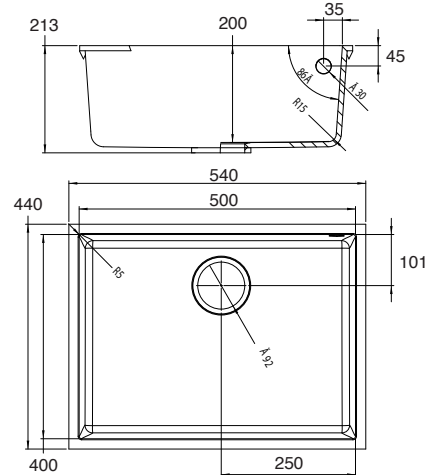

paco jaanson

Elleci Quadra Undercounter

Solid Surface - Black Granitek - Single Bowl Sink

Product Code: ELLE-LGQ10559BSO

Overall Dimensions

540mm (w) x 440mm (d) x 213mm (h)

All dimensions are approximate only and are subject to change by the manufacturer.
Bench cut-outs should not be undertaken based on these dimensions

25 Year Replacement Warranty

Available in Single Bowl Configuration - Black

- 380 x 440mm - ELLE-LGQ10059BSO

- 540 x 440mm - ELLE-LGQ10559BSO

- 200 x 440mm - ELLE-LGQ05059BSO

Single Bowl Configuration - White

- 540 x 440mm - ELLE-LGQ10568BSO

- 760 x 440mm - ELLE-LGQ13068BSO

Optional Accessories

- Glass Sliding Chopping Board - ELLE-ATV01001

- Stainless Steel Drainer - ELLE-ADI01300

- Stainless Steel Shelf - ELLE-AGB01304