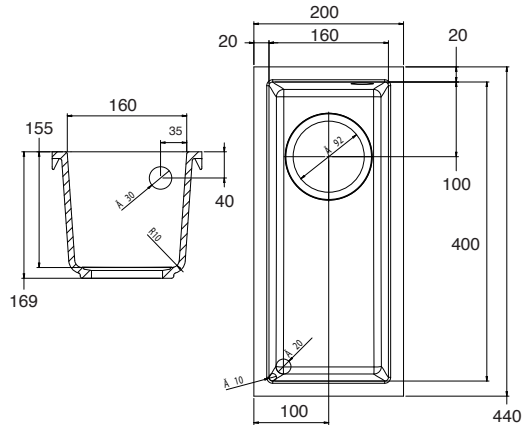

paco jaanson

Elleci Quadra Undercounter

Solid Surface - Black Granitek - Single Bowl Sink

Product Code: ELLE-LGQ05059BSO

Overall Dimensions

200mm (w) x 440mm (d) x 169mm (h)

All dimensions are approximate only and are subject to change by the manufacturer. Bench cut-outs should not be undertaken based on these dimensions

25 Year Replacement Warranty

Available in Single Bowl Configuration - Black

- 380 x 440mm - ELLE-LGQ10059BSO

- 540 x 440mm - ELLE-LGQ10559BSO

- 200 x 440mm - ELLE-LGQ05059BSO

Single Bowl Configuration - White

- 540 x 440mm - ELLE-LGQ10568BSO

- 760 x 440mm - ELLE-LGQ13068BSO

Optional Accessories

- Glass Sliding Chopping Board - ELLE-ATV01001

- Stainless Steel Drainer - ELLE-ADI01300

- Stainless Steel Shelf - ELLE-AGB01304