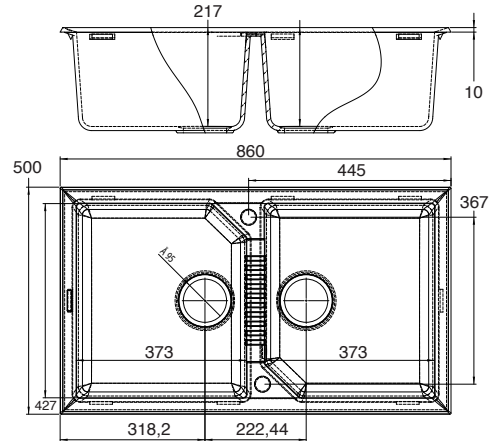

### Overall Dimensions

1160mm (w) x 500mm (d) x 241mm (h)

All dimensions are approximate only and are subject to change by the manufacturer. Bench cut-outs should not be undertaken based on these dimensions

### Features

Suitable for Inset Counter Mounting

Left Hand or Right Hand

Waste Included - With Overflow

25 Year Replacement Warranty

With no Tap Hole or One Tap Hole

Available to the Tekno Range - Black

- 860 x 500mm Single Bowl with Drainer - ELLE-LG40059
- 860 x 500mm Double Bowl - ELLE-LGT45059
- 1160 x 500mm Double Bowl with Drainer - ELLE-LGQ010559