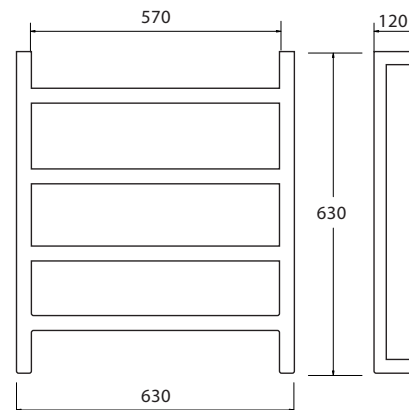

paco jaansōn

FERARRO

Bathroom Accessories - Towel Ladder Polished Chrome
Product Code: HI-TL-SQ-PSS + HI-TL-SQ-HTR (Heated)

Dimensions

630mm (w) x 120mm (d) x 630mm (h)

DESCRIPTION

The Ferarro Towel Ladder range is the result of an evolution of thought and purpose that can only be achieved with the collaboration of knowledge and experience of the best professionals drawn from architecture, graphic, industrial & fashion design. All these disciplines brought together to develop and create something truly special.

PRICING STRUCTURE

Retail Pricing:

Towel Ladder (HI-TL-SQ-PSS) Heated Towel Rail (HI-TL-SQ-HTR)
\$242.00 gst inclusive \$330.00 gst inclusive

Features

Sleek Polished Chrome Finish

7 Years Limited Manufacturers Warranty