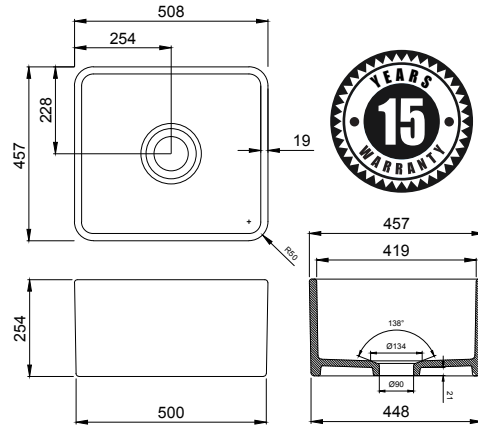

Dimensions

508mm (w) x 457mm (d) x 254mm (h)

All dimensions are approximate only and are subject to change by the manufacturer. Bench cut-outs should not be undertaken based on these dimensions

DESCRIPTION

Casa ceramic kitchen sink breaks the mold of standard geometry, to give a unique expression, an individual quality to last the test of time. Practical in application and stunningly aesthetic makes Casa a collectable piece to any home.

Each material has its own language, the final result determined by the connection between form and concept. Quality and comfort.

Elegant, spotless, and graceful, Casa's shape is as pleasing to look at, as it is easy to clean.

Designer Claudia Damelon

PRICING STRUCTURE

Retail Pricing:

Gloss White	All Colours & Matt	Grate - Bocchi2300-013
$595.00 gst inclusive	$815.00 gst inclusive	$99.00 gst inclusive