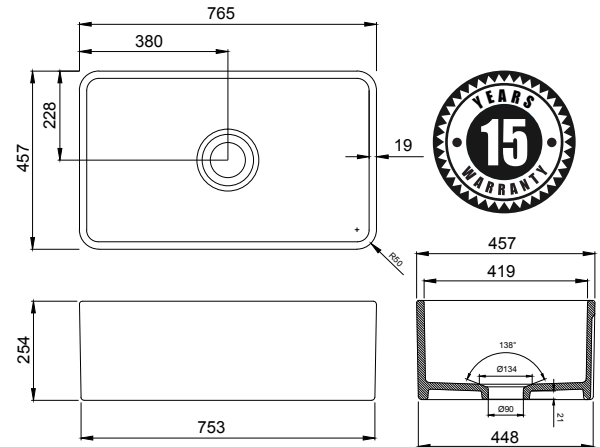

Dimensions

765mm (w) x 457mm (d) x 254mm (h)

All dimensions are approximate only and are subject to change by the manufacturer. Bench cut-outs should not be undertaken based on these dimensions

DESCRIPTION

Casa ceramic kitchen sink breaks the mold of standard geometry, to give a unique expression, an individual quality to last the test of time. Practical in application and stunningly aesthetic makes Casa a collectable piece to any home.

Each material has its own language, the final result determined by the connection between form and concept. Quality and comfort.

Elegant, spotless, and graceful, Casa's shape is as pleasing to look at, as it is easy to clean.

Designer Claudia Damelon