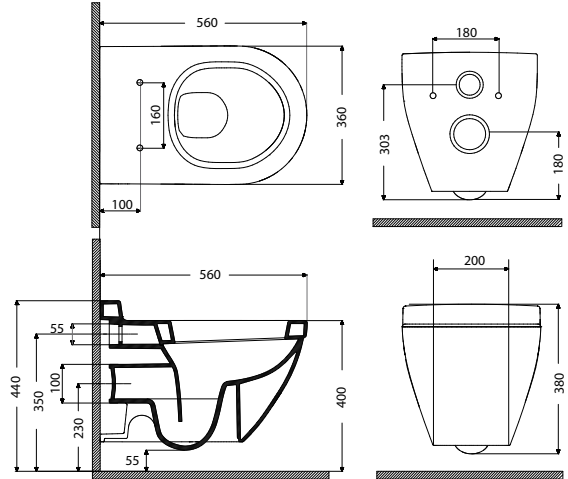

## BOCCHI

Taormina - Wall Mount Pan

Product Code: bocchi1012 - 001

### Dimensions

360mm (w) x 560mm (d) x 380mm (h)