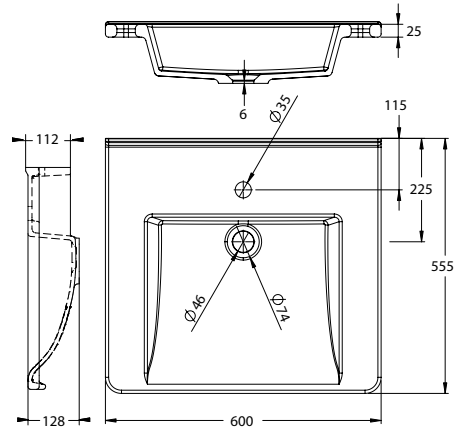

paco jaanson

BATHROOM CARE

600mm Solid Surface Resin Washbasin - Gloss White
Code: WBM-601-ECO-1

Featured with Benelli Freedom Care Mixer BEN-38114 (Sold Separately)

Dimensions

600mm (w) x 555mm (d) x 128mm (h)