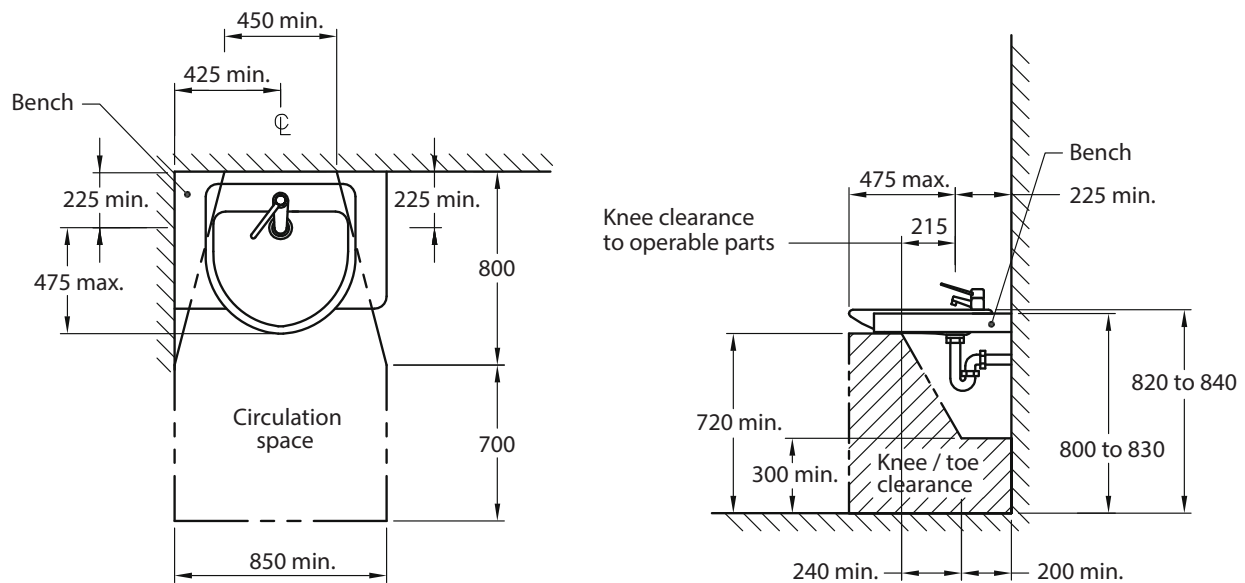

paco jaanson

BATHROOM CARE

600mm Solid Surface Resin Washbasin - Gloss White
Code: WBM-601-ECO-1

ACCESS AND MOBILITY

Suitable for installation to comply to Australian Standard AS 1428.1-2009 Design for access and mobility

DIMENSIONS IN MILLIMETRES

WASHBASIN FOR ACCESSIBLE SOLE - OCCUPANCY UNIT

www.standards.org.au

All installations should be carried out by a qualified tradesman in compliance with the national Plumbing & Drainage Code and any State or Local Authority Regulations, in accordance with AS/NZS 3500 series of standards and AS/NZA 6400.

WARRANTY STATEMENT

This Paco Jaanson washbasin is guaranteed for 5 years from date of purchase subject to the following conditions:

1. Installation has been carried out by a licensed plumber in accordance with the plumbing code of Australia.
2. All maintenance and adjustments to the product after the installation have been carried out by a licensed plumber.
3. Only mild household detergents and soft (non-abrasive) cloth has been used to clean the product.
4. All goods of substandard quality manufacture (excluding imperfections permitted within AS1976 - solid surface resin used in sanitary applications) will be credited or replaced by Paco Jaanson when advised within the warranty period, subject to prior inspection and agreement.
5. Proof of purchase is required for warranty claims.

FULL WARRANTY & CONDITIONS

www.pacojaanson.com.au

LIMITATIONS

To the extent permitted under the Trade Practices Act and other relevant legislation, Paco Jaanson's liability is limited to: The cost of replacing the goods, or The cost of obtaining equivalent goods, or The cost of having the goods repaired. Paco Jaanson is not responsible for any lack of operation or performance of goods (or any loss or damage) where goods are used or adapted for a with other goods not supplied by Paco Jaanson. It is the responsibility of the customer and installer before installation to ensure are correct and free of obvious visible faults. Paco Jaanson is not responsible for the labour and rectification costs incurred in the above circumstance.

PRICING STRUCTURE

Retail Pricing:
WBM-601-ECO-1
$1,199.00 ex.gst

PACO JAANSON BATHROOM INNOVATIONS
Copyright © 2019. All rights reserved. Updated: 21st April 2021.

Telephone : 1800 006 260
Email - info@pacojaanson.com.au
www.pacojaanson.com.au