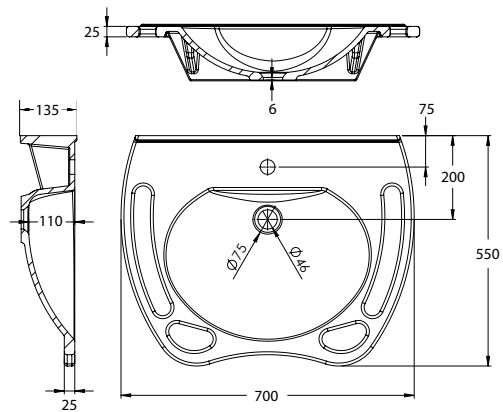

paco jaanson

BATHROOM CARE

700mm Solid Surface Resin Washbasin - Gloss White

Code: WBM-700-1

Featured with Benelli Freedom Care Mixer 38119 (Sold Separately)

Dimensions

700mm (w) x 550mm (d) x 110mm (h)

All measurements are in millimetres & subject to change without notice.