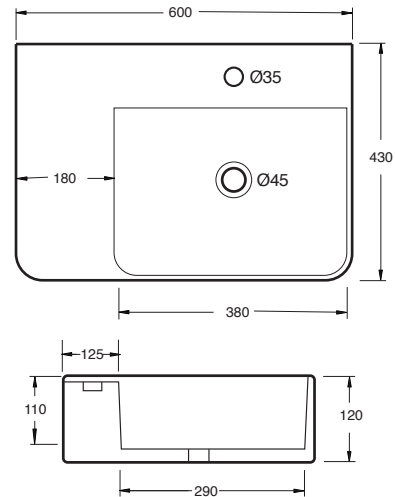

paco jaanson

BELLAGIO

Piven - 600mm Shelf Basin - Right Hand Bowl - White
Product Code: LT2223RHB

Dimensions

600mm (w) x 430mm (d) x 120mm (h)

DESCRIPTION

Brighten any bathroom with this stylish Ceramic Shelf Basin from the Bellagio Range.