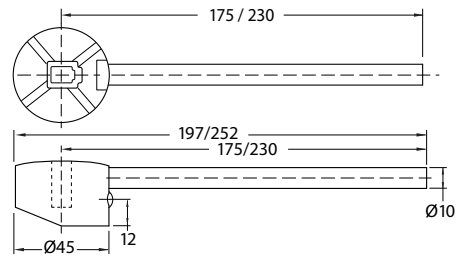

paco jaanson

BATHROOM CARE

Extended Basin Mixer Levers

Code: ALS-CREMED170+ALS-CREMED230

ALS-CREMED170/230 - Dimensions

45mm (w) x 197mm/252mm (d) x 24mm (h)

Suits

Rondo
Basin Mixer
ALS-ROB