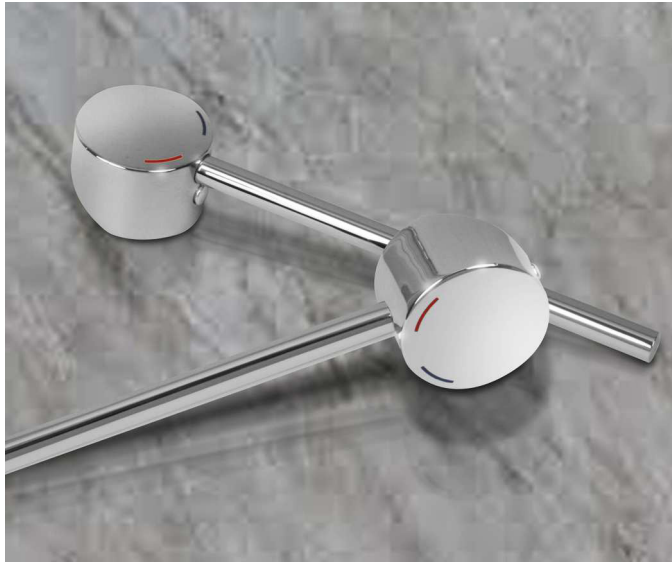

paco jaanson

BATHROOM CARE

Extended Basin Mixer Levers

Code: ALS-CREMED170+ALS-CREMED230

ALS-CREMED170/230 - Dimensions

45mm (w) x 197mm/252mm (d) x 24mm (h)

Suits

Rondo
Basin Mixer
ALS-ROB

Rondo
Wall Mixer
ALS-ROWMC

DESCRIPTION

The Paco Jaanson Care range is committed to providing innovative solutions formed through knowledge and insight to ensure critical living hubs like bathrooms are designed to fully consider the needs of users and their carer's, to maximise independence and a greater degree of user comfort, dignity, respect & safety.