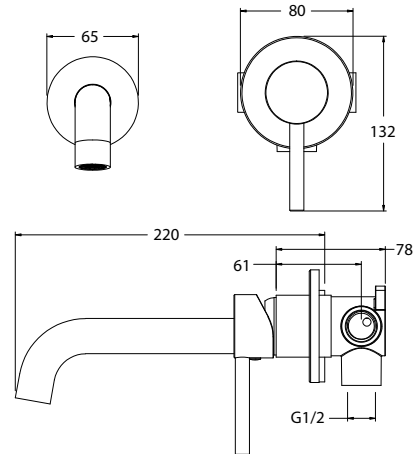

paco jaanson

RONDO

Wall Mixer with Spout - Brushed Nickel

Product Code: ALS-38117-BN (Mixer ALS-38106-BN - Spout 40897-BN)

Wall Mixer Dimensions

80mm (w) x 98mm (d) x 132mm (h)

Spout Dimensions

65mm (w) x 220mm (d) x 80mm (h)

PRICING STRUCTURE

Retail Pricing:

ALS-38117-BN (Brushed Nickel)
\$425.00 gst inclusive

ALS-38117-GM (Gunmetal)
\$425.00 gst inclusive

Features

- Minimalist Wall Mixer Tap & Spout
- Heavyweight Solid Brass Construction
- Stylish Brushed Nickel Finish
- Body Extension Kit Available
- 6 Star Wels 3.5 Litres Per Minute
- 15 Years Limited Manufacturers Warranty
- 1 Year Limited Commercial Warranty
- Also Available in Gunmetal Finish
(Code: ALS-38117-GM)