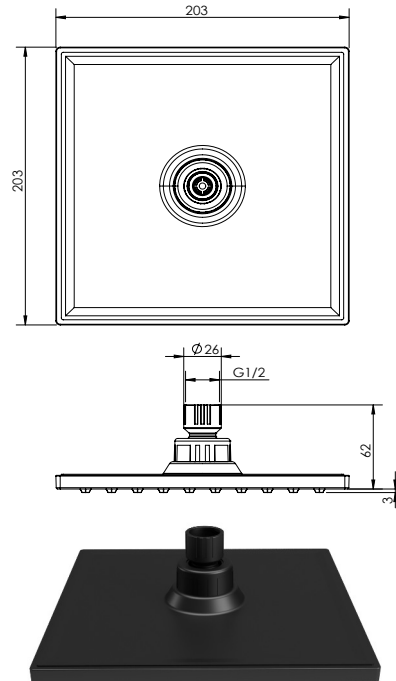

## Projection

Square Shower Head 200mm - Matt Black Finish  
Product Code: Hi-990A-MB

## Dimensions

200mm (w) x 200mm (d) x 69mm (h)

This square rain shower head is large with a 200mm by 200mm edge, providing an indulgent rainfall of water. Its high quality finish and construction will look great in any bathroom, and its simple to install.