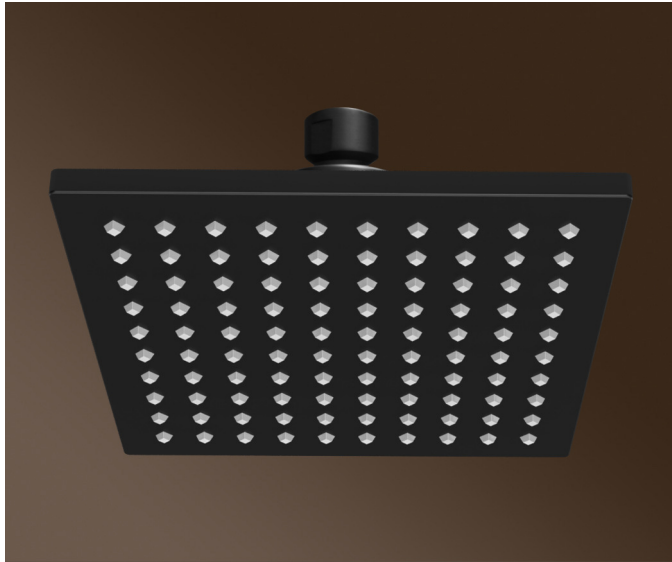

## Projection

Square Shower Head 200mm - Matt Black Finish  
Product Code: Hi-990A-MB

## Dimensions

200mm (w) x 200mm (d) x 69mm (h)

This square rain shower head is large with a 200mm by 200mm edge, providing an indulgent rainfall of water. Its high quality finish and construction will look great in any bathroom, and its simple to install.