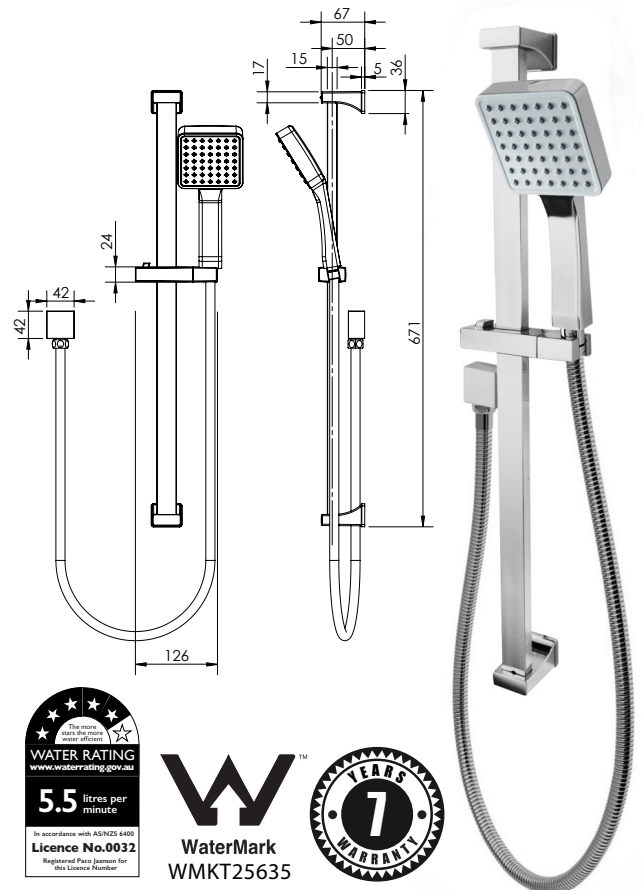

Project Shower Rails offer the functionality of adjustable height for the unit along the standard wall rail. All products in the collection of rail showers have hand sets that can be lifted and used as a hand shower which can be used to clean the body and the shower recess.

Hand showers offer the functionality of a fixed-point shower with the versatility of a moveable shower head which can be used to clean the body as well as the shower recess.

### Rail Dimensions

99mm (w) x 180mm (d) x 647mm (h)

### Features

Single Function Hand Shower

7 Years Limited Manufacturers Warranty

1 Year Limited Commercial Warranty

5 Star - Wels 5.5 Litres Per Minute

Super Smooth Rail System

Square Elbow ( Hi-C2SQ ) included