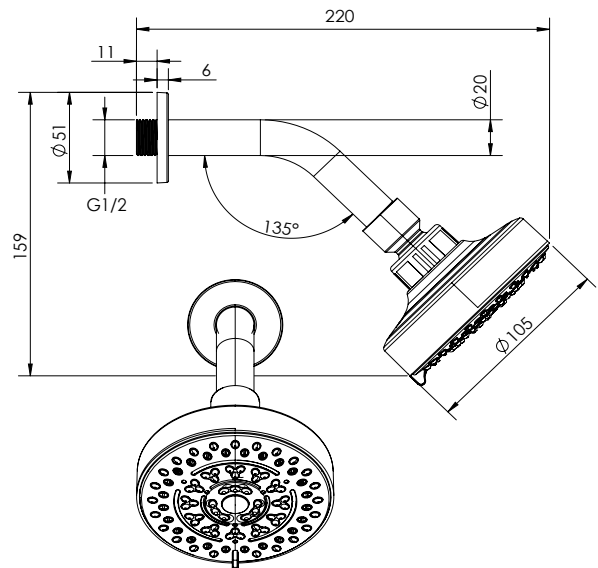

paco jaanson

Projection

La Douche Wall Arm with Swivel Shower Head Set
Product Code: Hi-852

Overall Dimensions

105mm (w) x 220mm (d) x 159mm (h)

DESCRIPTION

Choosing the right shower for your bathroom is not just about good looks and design, it's also important to recognise the function you want it to perform in order to get the best possible result. It's about form + function, + the Projection Range offers something for every consideration.

This wall arm with multi function swivel shower head offers three spray options for added functionality. Its high quality finish and construction will look great in any bathroom, and its simple to install.

Distinction and magnificence emerges from the freshness of each design piece.

PRICING STRUCTURE

Retail Pricing:
Hi-852 Polished Chrome Finish
\$99.00 gst inclusive

Features

- Three Function Shower Head
- Solid Brass Construction
- Easy clean Silicone Nozzles
- Durable Polished Chrome Finish
- 3 Star Wels - 9.0 Litres Per Minute
- 7 Years Limited Manufacturers Warranty
- 1 Year Limited Commercial Warranty