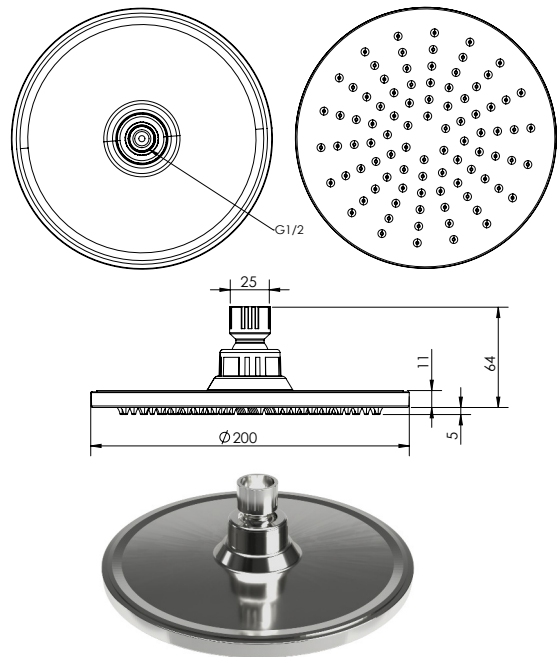

## Projection

Round Shower Head 200mm - Polished Chrome Finish  
Product Code: Hi-976A

## Dimensions

200mm (w) x 200mm (d) x 69mm (h)

This round rain shower head is large with a 200mm diameter, providing an indulgent rainfall of water. Its high quality finish and construction will look great in any bathroom, and its simple to install.

## Features

- Ceiling Mount Swivel included
- Wall + Ceiling Mount Arms Available
- Anticalcination Head
- Polished Chrome Finish
- 5 Star Wels - 5.5 Litres Per Minute
- 7 Years Limited Manufacturers Warranty
- 1 Year Limited Commercial Warranty
- Also available in Gunmetal Finish Code: Hi-976A-GM
- Brushed Nickel Code: Hi-976A-BN
- Matt Black Code: Hi-976A-MB