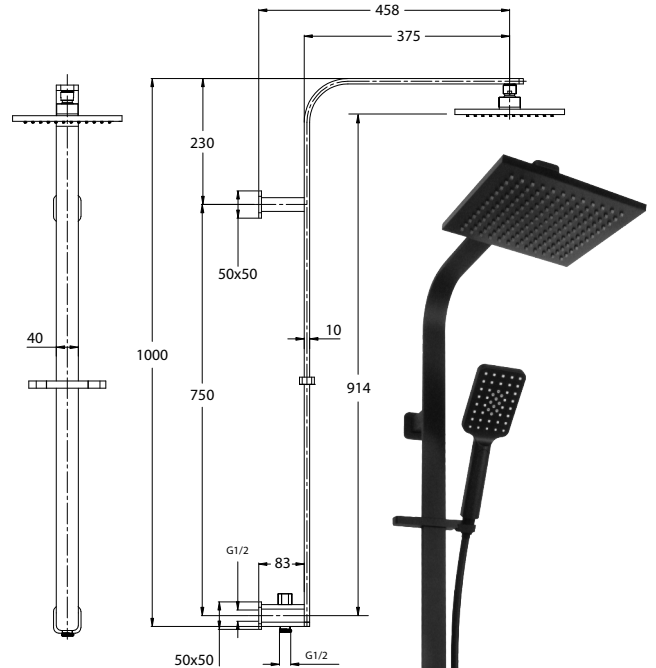

paco jaanson

RAINPARTY

Monolith Square Shower Column - Matt Black

Product Code: C7805B

DESCRIPTION

Choosing the right shower for your bathroom is not just about good looks and design, it's also important to recognise the function you want it to perform in order to get the best possible result. It's about form + function, + the Rainparty Range offers something for every consideration.

This large 200mm square rain shower head provides an indulgent rainfall of water. Its high quality finish and construction will look great in any bathroom, and its simple to install.

The hand showers offer the functionality of a fixed-point shower with the versatility of a moveable showerhead which can be used to clean the body and the shower recess.

Distinction and magnificence emerges from the freshness of each design piece.

PRICING STRUCTURE

Retail Pricing:

Matt Black

\$880.00 gst inclusive

Rail Dimensions

200mm (w) x 458mm (d) x 1000mm (h)

Features

Large 200mm Rainfall Shower Head

Multi - Function Hand Shower with Click Button

7 Years Limited Manufacturers Warranty

1 Year Limited Commercial Warranty

3 Star Wels - 9 Litres Per Minute (Code: C73184)

Super Smooth Rail System