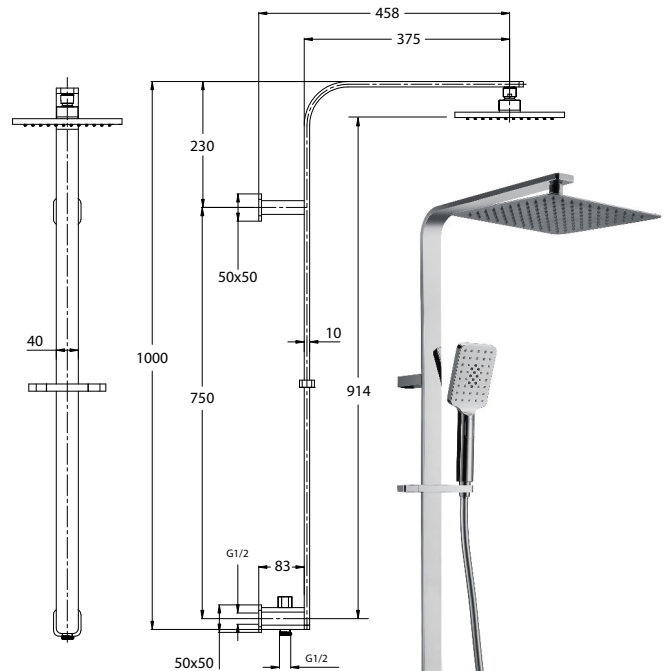

paco jaanson

RAINPARTY

Monolith Square Shower Column - Polished Chrome
Product Code: C7805

DESCRIPTION

Choosing the right shower for your bathroom is not just about good looks and design, it's also important to recognise the function you want it to perform in order to get the best possible result. It's about form + function, + the Rainparty Range offers something for every consideration.

This large 200mm square rain shower head provides an indulgent rainfall of water. Its high quality finish and construction will look great in any bathroom, and its simple to install.

The hand showers offer the functionality of a fixed-point shower with the versatility of a moveable showerhead which can be used to clean the body and the shower recess.

Distinction and magnificence emerges from the freshness of each design piece.

PRICING STRUCTURE

Retail Pricing:
Polished Chrome
\$770.00 gst inclusive

Rail Dimensions

200mm (w) x 458mm (d) x 1000mm (h)

Features

- Large 200mm Rainfall Shower Head
- Multi-Function Hand Shower with Click Button
- 7 Years Limited Manufacturers Warranty
- 1 Year Limited Commercial Warranty
- 3 Star - Wels 9 Litres Per Minute (Code: C73184)
- Super Smooth Rail System
- Bottom Water Inlet
- Anticalcination Water Outlets
- Watermark Lic. 22655
- Available in Matt Black Finish