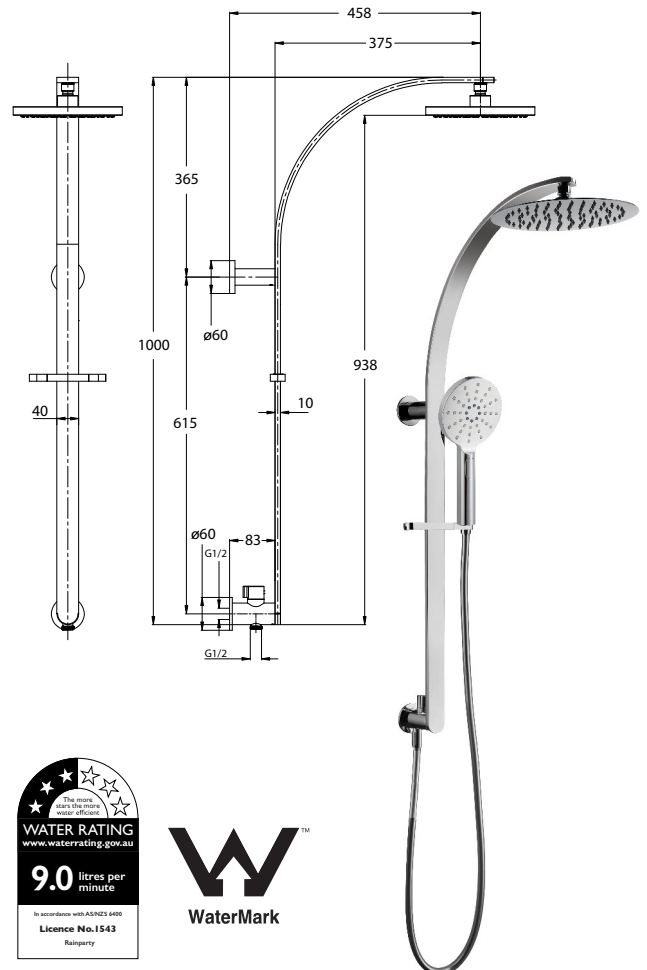

paco jaanson

RAINPARTY

Monolith Round Shower Column - Polished Chrome
Product Code: C7905

DESCRIPTION

Choosing the right shower for your bathroom is not just about good looks and design, it's also important to recognise the function you want it to perform in order to get the best possible result. It's about form + function, + the Rainparty Range offers something for every consideration.

This large 200mm round rain shower head provides an indulgent rainfall of water. Its high quality finish and construction will look great in any bathroom, and its simple to install.

The hand showers offer the functionality of a fixed-point shower with the versatility of a moveable showerhead which can be used to clean the body and the shower recess.

Distinction and magnificence emerges from the freshness of each design piece.

PRICING STRUCTURE

Retail Pricing:
Polished Chrome
\$770.00 gst inclusive

Rail Dimensions

200mm (w) x 458mm (d) x 1000mm (h)

Features

- Large 200mm Rainfall Shower Head
- Multi - Function Hand Shower with Click Button
- 7 Years Limited Manufacturers Warranty
- 1 Year Limited Commercial Warranty
- 3 Star Wels - 9 Litres Per Minute (Code C73183)
- Super Smooth Rail System
- Bottom Water Inlet
- Anticalcination Water Outlets
- Watermark Lic. 22655
- Available in Matt Black Finish