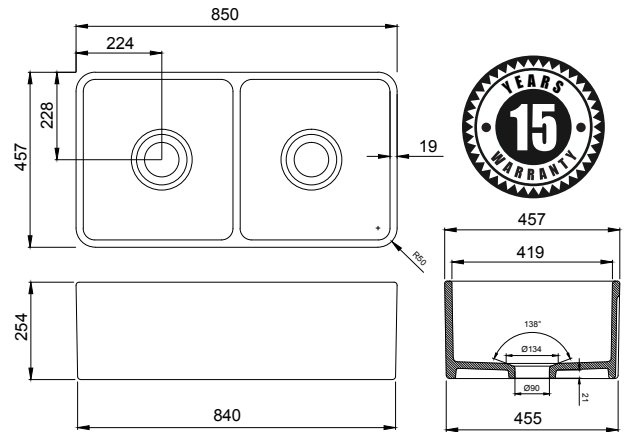

Dimensions

850mm (w) x 457mm (d) x 254mm (h)

All dimensions are approximate only and are subject to change by the manufacturer.
Bench cut-outs should not be undertaken based on these dimensions

DESCRIPTION

Casa ceramic kitchen sink breaks the mold of standard geometry, to give a unique expression, an individual quality to last the test of time. Practical in application and stunningly aesthetic makes Casa a collectable piece to any home.

Each material has its own language, the final result determined by the connection between form and concept. Quality and comfort.

Elegant, spotless, and graceful, Casa's shape is as pleasing to look at, as it is easy to clean.

Designer Claudia Damelon

PRICING STRUCTURE

Retail Pricing:

Gloss White $1,100.00 gst inclusive
All Colours & Matt $1,540.00 gst inclusive
Grate - Bocchi2300-016 Each $99.00 gst inclusive