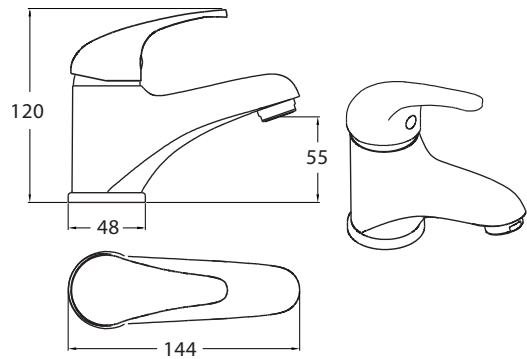

## STANDART

Basin Mixer - Solid Handle - Polished Chrome  
Product Code: ALS-41302SLD

### Overall Dimensions

48mm (w) x 144mm (d) x 120mm (h)