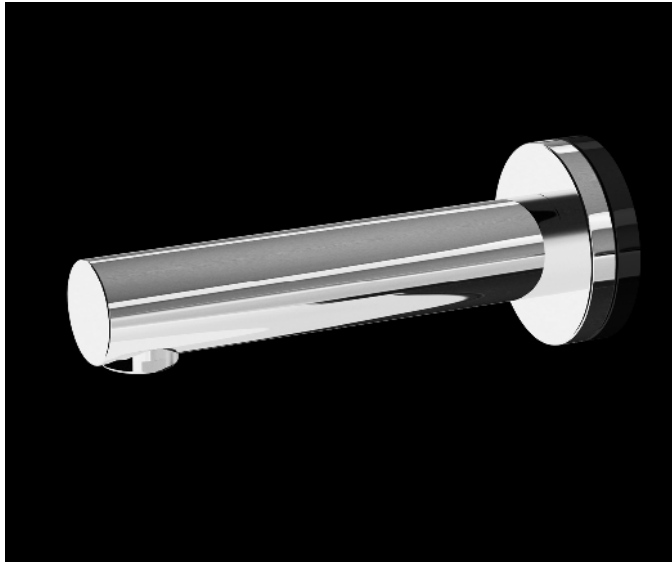

## RONDO

Bath Spout - Polished Chrome  
220mm ALS-40899

### Dimensions

60mm (w) x 220mm (d) x 60mm (h)

## DESCRIPTION

The Rondo Range is a select group of exceptional pieces of high-quality design, artistic and hi-tech. Captivating and enthralling there is something to enhance any bathroom space that is designed with an evolutionary flair and suitable for the consumer that demands the highest level of finish.

### Features

- Minimalist Bath Spout
- Heavyweight Solid Brass Construction
- Stylish Chrome Plated Finish
- 7 Years Limited Manufacturers Warranty
- 1 Year Limited Commercial Warranty

PACO JAANSON BATHROOM INNOVATIONS  
Copyright © 2019. All rights reserved. Updated: 05th February 2020.