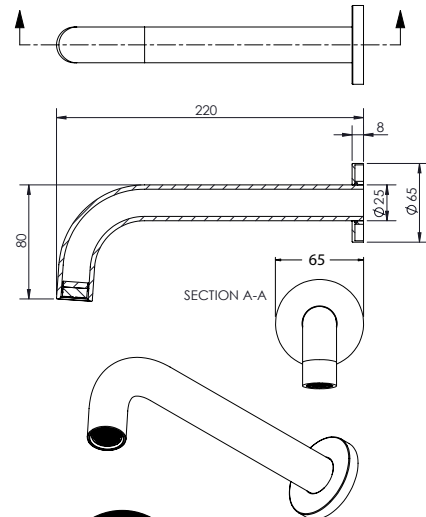

paco jaanson

RONDO

Wall Spout - Brushed Nickel Finish
Product Code: 40897-BN

DESCRIPTION

The Rondo Range is a select group of exceptional pieces of high-quality design, artistic and hi-tech. Captivating and enthralling there is something to enhance any bathroom space that is designed with an evolutionary flair and suitable for the consumer that demands the highest level of finish.

PRICING STRUCTURE

Retail Pricing:

40897-BN (Brushed Nickel)	40897-GM (Gunmetal)
\$143.00 gst inclusive	\$143.00 gst inclusive

Overall Dimensions

65mm (w) x 220mm (d) x 80mm (h)

Features

Minimalist Wall Spout