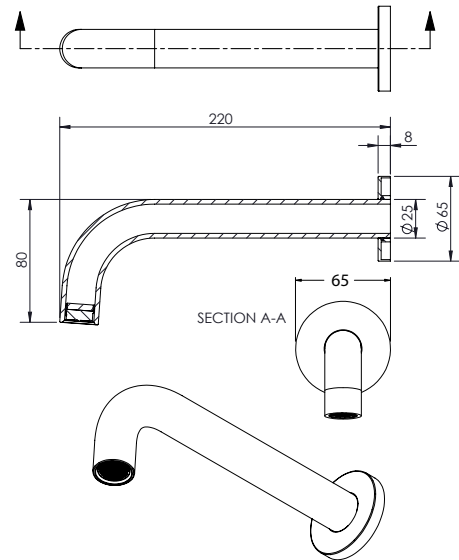

paco jaansōn

RONDO

Wall Spout - Brushed Nickel Finish
Product Code: 40897-BN

Overall Dimensions

65mm (w) x 220mm (d) x 80mm (h)

DESCRIPTION

The Rondo Range is a select group of exceptional pieces of high-quality design, artistic and hi-tech. Captivating and enthralling there is something to enhance any bathroom space that is designed with an evolutionary flair and suitable for the consumer that demands the highest level of finish.

Features

- Minimalist Wall Spout
- Heavyweight Solid Brass Construction
- Stylish Brushed Nickel Finish
- Body Extension Kit Available
- 15 Years Limited Manufacturers Warranty
- 1 Year Limited Commercial Warranty
- Also Available in Gunmetal Finish
(Code: 40897-GM)

PRICING STRUCTURE

Retail Pricing:

40897-BN (Brushed Nickel)	40897-GM (Gunmetal)
\$143.00 gst inclusive	\$143.00 gst inclusive

PACO JAANSON BATHROOM INNOVATIONS
Copyright © 2020 All rights reserved. Included 08th June 2021