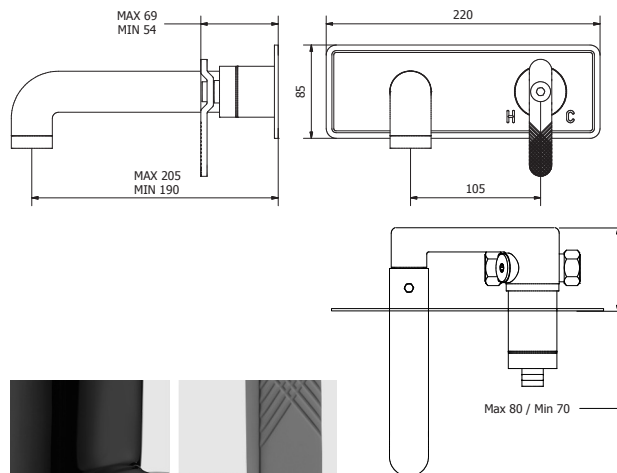

paco jaanson

BOLD  IB RUBINETTERIE

Wall Mixer and Spout with Factory Lever
Product Code: B2-206S (Polished Chrome)

Dimensions

220mm (w) x 274mm (d) x 98mm (h)

DESCRIPTION

The industrial tap design essence is in the design of the BOLD Collection, the new product designed by Federico Castelli & Antonio Gardoni. Marked with a knurling that makes the grip easy and comfortable, the name reinforces the peculiarity of these taps, inspired by the metropolitan design of the industrial taps, where the salient aspects are robustness, essentiality and functionality.