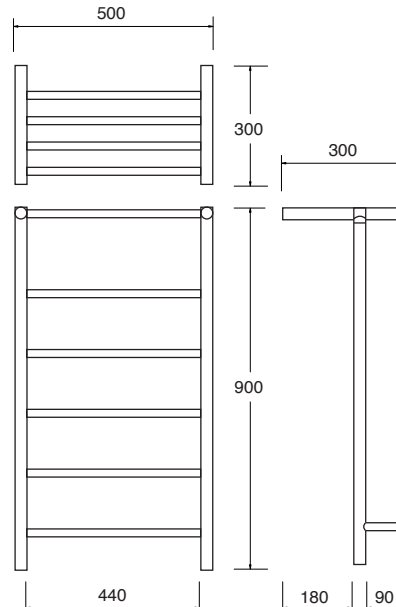

paco jaansōn

EVEREST

Bathroom Accessories - Heated Towel Ladder - Matt Black
Product Code: J-CR09-BL

Dimensions

500mm (w) x 300mm (d) x 900mm (h)

As you face the ladder, bottom left Hard Wire
(50mm from the bottom of the rail).