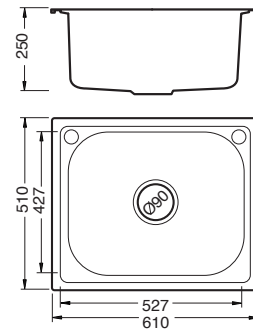

paco jaanson

LAUNDRY

Single Bowl Stainless Steel Tub

Product Code: A28

Overall Dimensions

610mm (w) x 510mm (d) x 250mm (h)

All dimensions are approximate only and are subject to change by the manufacturer. Bench cut-outs should not be undertaken based on these dimensions

Features

Waste Included

Superior Corrosion Resistance

25 Year Replacement Warranty

Available in Ceramic Bowl Configuration

- 470 x 510mm - BE-YSG114

- 570 x 500mm - BE-YSG112

- 710 x 530mm - BE-YSG001

Stainless Steel Bowl Configuration

- 610 x 510mm - A28

Tap Hole on Request

Compact + Practical Design

PRICING STRUCTURE

Retail Pricing:

304 Grade Stainless Steel

\$180.00 gst inclusive