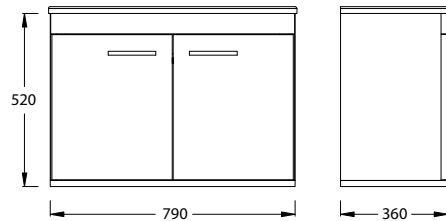

paco jaanson

ISVEA  1962 ITALIA

Rubino 800mm Vanity Unit with Wall Mirror - White
Product Code: ISV-22RBS001080E

Mirror Dimensions

740mm (w) x 100mm (d) x 500mm (h)

Cabinet Dimensions

790mm (w) x 360mm (d) x 520mm (h)

DESCRIPTION

Isvea Vanity Units have been crafted from the best materials and produced with a finish that will enhance the look of any bathroom and ensuite.

This stylish bathroom furniture set, featuring spacious storage space, is an excellent addition to your bathroom, giving it a tidy and striking appearance!