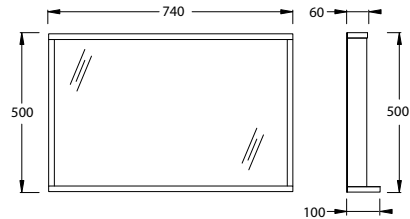

paco jaanson

ISVEA  1962 ITALIA

Rubino 800mm Vanity Unit with Wall Mirror - White
Product Code: ISV-22RBS001080E

Mirror Dimensions

740mm (w) x 100mm (d) x 500mm (h)

Cabinet Dimensions

790mm (w) x 360mm (d) x 520mm (h)

DESCRIPTION

Isvea Vanity Units have been crafted from the best materials and produced with a finish that will enhance the look of any bathroom and ensuite.

This stylish bathroom furniture set, featuring spacious storage space, is an excellent addition to your bathroom, giving it a tidy and striking appearance!