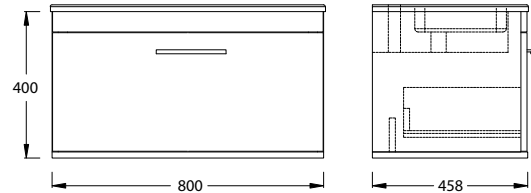

paco jaanson

ISVEA  1962 ITALIA

Rubite 800mm Vanity Unit with Drawer - Sapphire Oak
Product Code: ISV-22RTS390080

Cabinet Dimensions

800mm (w) x 458mm (d) x 400mm (h)

DESCRIPTION

Isvea Vanity Units have been crafted from the best materials and produced with a finish that will enhance the look of any bathroom and ensuite.

The bathroom cabinet and the make up mirrors can be wall-mounted to add extra storage space. That way, you can maximise your floor space and keep the area clean.

PRICING STRUCTURE

Vanity Unit (Basin inc.)	Spare Ceramic Washbasin
ISV-22RTS390080	ISV-10SL51081SV
\$660.00 gst inc.	\$495.00 gst inc.

Features

Melamine Coated M.D.F

Sapphire Oak Finish - Drawer and Trim

Stylish Ceramic Top Washbasin included
Plug / Waste & Mixer Tap (Not inc.)

Spare Rubite 800mm Ceramic Top Washbasin
Code: ISV-10SL51081SV