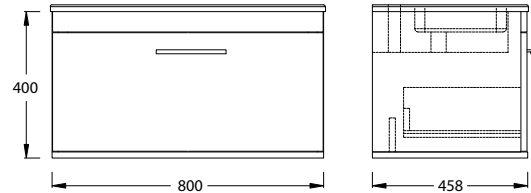

paco jaanson

ISVEA  1962 ITALIA

Rubite 800mm Vanity Unit with Drawer - Sapphire Oak
Product Code: ISV-22RTS390080

Cabinet Dimensions

800mm (w) x 458mm (d) x 400mm (h)

DESCRIPTION

Isvea Vanity Units have been crafted from the best materials and produced with a finish that will enhance the look of any bathroom and ensuite.

The bathroom cabinet and the make up mirrors can be wall-mounted to add extra storage space. That way, you can maximise your floor space and keep the area clean.

PRICING STRUCTURE

Vanity Unit (Basin inc.)	Spare Ceramic Washbasin
ISV-22RTS390080	ISV-10SL50081SV
\$660.00 gst inc.	\$495.00 gst inc.