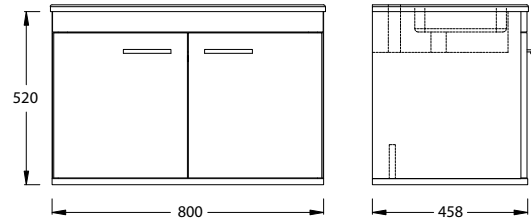

paco jaanson

ISVEA  1962 ITALIA

Rubite 800mm Vanity Unit with Doors - Anthracite
Product Code: ISV-22RTS580080

Cabinet Dimensions

800mm (w) x 458mm (d) x 520mm (h)

DESCRIPTION

Isvea Vanity Units have been crafted from the best materials and produced with a finish that will enhance the look of any bathroom and ensuite.

The bathroom cabinet and the make up mirrors can be wall-mounted to add extra storage space. That way, you can maximise your floor space and keep the area clean.

PRICING STRUCTURE

Vanity Unit (Basin inc.)	Spare Ceramic Washbasin
ISV-22RTS580080	ISV-10SL51081SV
\$825.00 gst inc.	\$495.00 gst inc.