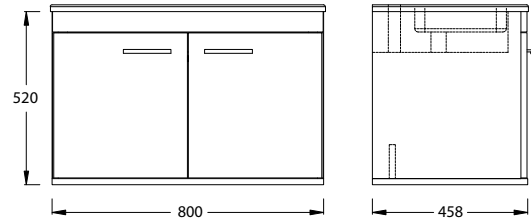

paco jaanson

ISVEA  1962 ITALIA

Rubite 800mm Vanity Unit with Doors - Anthracite
Product Code: ISV-22RTS580080

Cabinet Dimensions

800mm (w) x 458mm (d) x 520mm (h)

DESCRIPTION

Isvea Vanity Units have been crafted from the best materials and produced with a finish that will enhance the look of any bathroom and ensuite.

The bathroom cabinet and the make up mirrors can be wall-mounted to add extra storage space. That way, you can maximise your floor space and keep the area clean.

PRICING STRUCTURE

Vanity Unit (Basin inc.)	Spare Ceramic Washbasin
ISV-22RTS580080	ISV-10SL50081SV
\$825.00 gst inc.	\$495.00 gst inc.