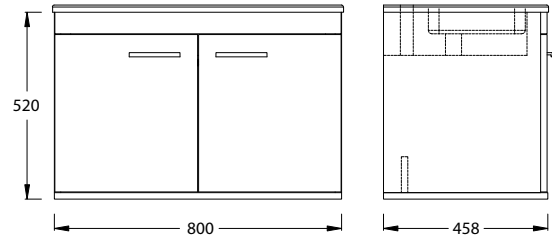

paco jaanson

ISVEA  1962 ITALIA

Rubite 800mm Vanity Unit with Doors - Sapphire Oak
Product Code: ISV-22RTS590080

Cabinet Dimensions

800mm (w) x 458mm (d) x 520mm (h)

DESCRIPTION

Isvea Vanity Units have been crafted from the best materials and produced with a finish that will enhance the look of any bathroom and ensuite.

The bathroom cabinet and the make up mirrors can be wall-mounted to add extra storage space. That way, you can maximise your floor space and keep the area clean.

PRICING STRUCTURE

| | |
|---------------------------|-------------------------|
| Vanity Unit (Basin inc.) | Spare Ceramic Washbasin |
| ISV-22RTS590080 | ISV-10SL51081SV |
| \$825.00 gst inc. | \$495.00 gst inc. |