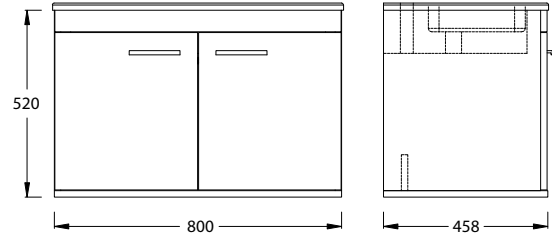

paco jaanson

ISVEA  1962 ITALIA

Rubite 800mm Vanity Unit with Doors - Sapphire Oak
Product Code: ISV-22RTS590080

Cabinet Dimensions

800mm (w) x 458mm (d) x 520mm (h)

DESCRIPTION

Isvea Vanity Units have been crafted from the best materials and produced with a finish that will enhance the look of any bathroom and ensuite.

The bathroom cabinet and the make up mirrors can be wall-mounted to add extra storage space. That way, you can maximise your floor space and keep the area clean.

PRICING STRUCTURE

Vanity Unit (Basin inc.)	Spare Ceramic Washbasin
ISV-22RTS590080	ISV-10SL50081SV
\$825.00 gst inc.	\$495.00 gst inc.