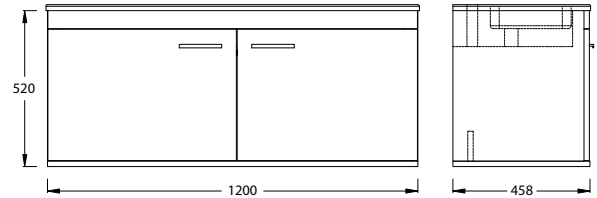

paco jaanson

ISVEA  1962 ITALIA

Rubite 1200mm Vanity Unit with Doors - Sapphire Oak
Product Code: ISV-22RTS590121

Cabinet Dimensions

1200mm (w) x 458mm (d) x 520mm (h)

DESCRIPTION

Isvea Vanity Units have been crafted from the best materials and produced with a finish that will enhance the look of any bathroom and ensuite.

The bathroom cabinet and the make up mirrors can be wall-mounted to add extra storage space. That way, you can maximise your floor space and keep the area clean.

PRICING STRUCTURE

Vanity Unit (Basin inc.)
ISV-22RTS590121
\$1,045.00 gst inc.