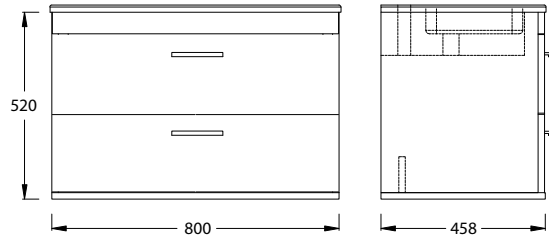

paco jaanson

ISVEA  1962 ITALIA

Rubite 800mm Vanity Unit with 2 Drawers - Sapphire Oak
Product Code: ISV-22RTS790080

Cabinet Dimensions

800mm (w) x 458mm (d) x 520mm (h)

DESCRIPTION

Isvea Vanity Units have been crafted from the best materials and produced with a finish that will enhance the look of any bathroom and ensuite.

The bathroom cabinet and the make up mirrors can be wall-mounted to add extra storage space. That way, you can maximise your floor space and keep the area clean.

PRICING STRUCTURE

Vanity Unit (Basin inc.)	Spare Ceramic Washbasin
ISV-22RTS790080	ISV-10SL51081SV
\$880.00 gst inc.	\$495.00 gst inc.